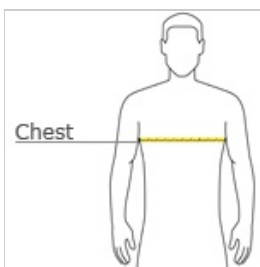

Ultra Cotton® 100% Cotton T-Shirt 2000

- 6.1-ounce, 100% cotton
- Seamless double-needle 7/8" collar
- Double-needle sleeves and hem
- Taped neck and shoulders
- Dark Heather, Safety Pink, Safety Green, Safety Orange, Heathered Cardinal, Heathered Indigo, Heathered Navy, Heathered Sapphire 50/50 cotton/poly
- Ash 99/1 cotton/poly
- Sports Grey, Antique Cherry Red, Antique Irish Green, Antique Royal 90/10 cotton/poly

HOW TO MEASURE

CHEST

With arms down at sides, measure around the upper body, under arms and over the fullest part of the chest.

SIZE CHART

	S	M	L	XL	2XL	3XL	4XL	5XL
Chest	34-36	38-40	42-44	46-48	50-52	54-56	58-60	62-64