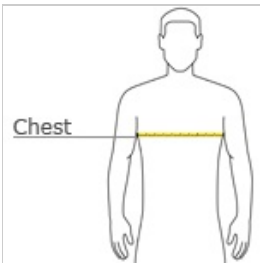

Heavy Blend™ Full-Zip Hooded Sweatshirt 18600

- 8-ounce, 50/50 cotton/poly pill-resistant air jet yarn
- Double-needle stitching
- Unlined hood with dyed-to-match drawcord
- YKK metal zipper
- 1x1 rib knit cuffs and waistband with spandex
- Front pouch pockets

HOW TO MEASURE

CHEST
With arms down at sides, measure around the upper body, under arms and over the fullest part of the chest.

SIZE CHART

	S	M	L	XL	2XL	3XL	4XL	5XL
Chest	38-40	42-44	46-48	50-52	54-56	58-60	60-62	64-66